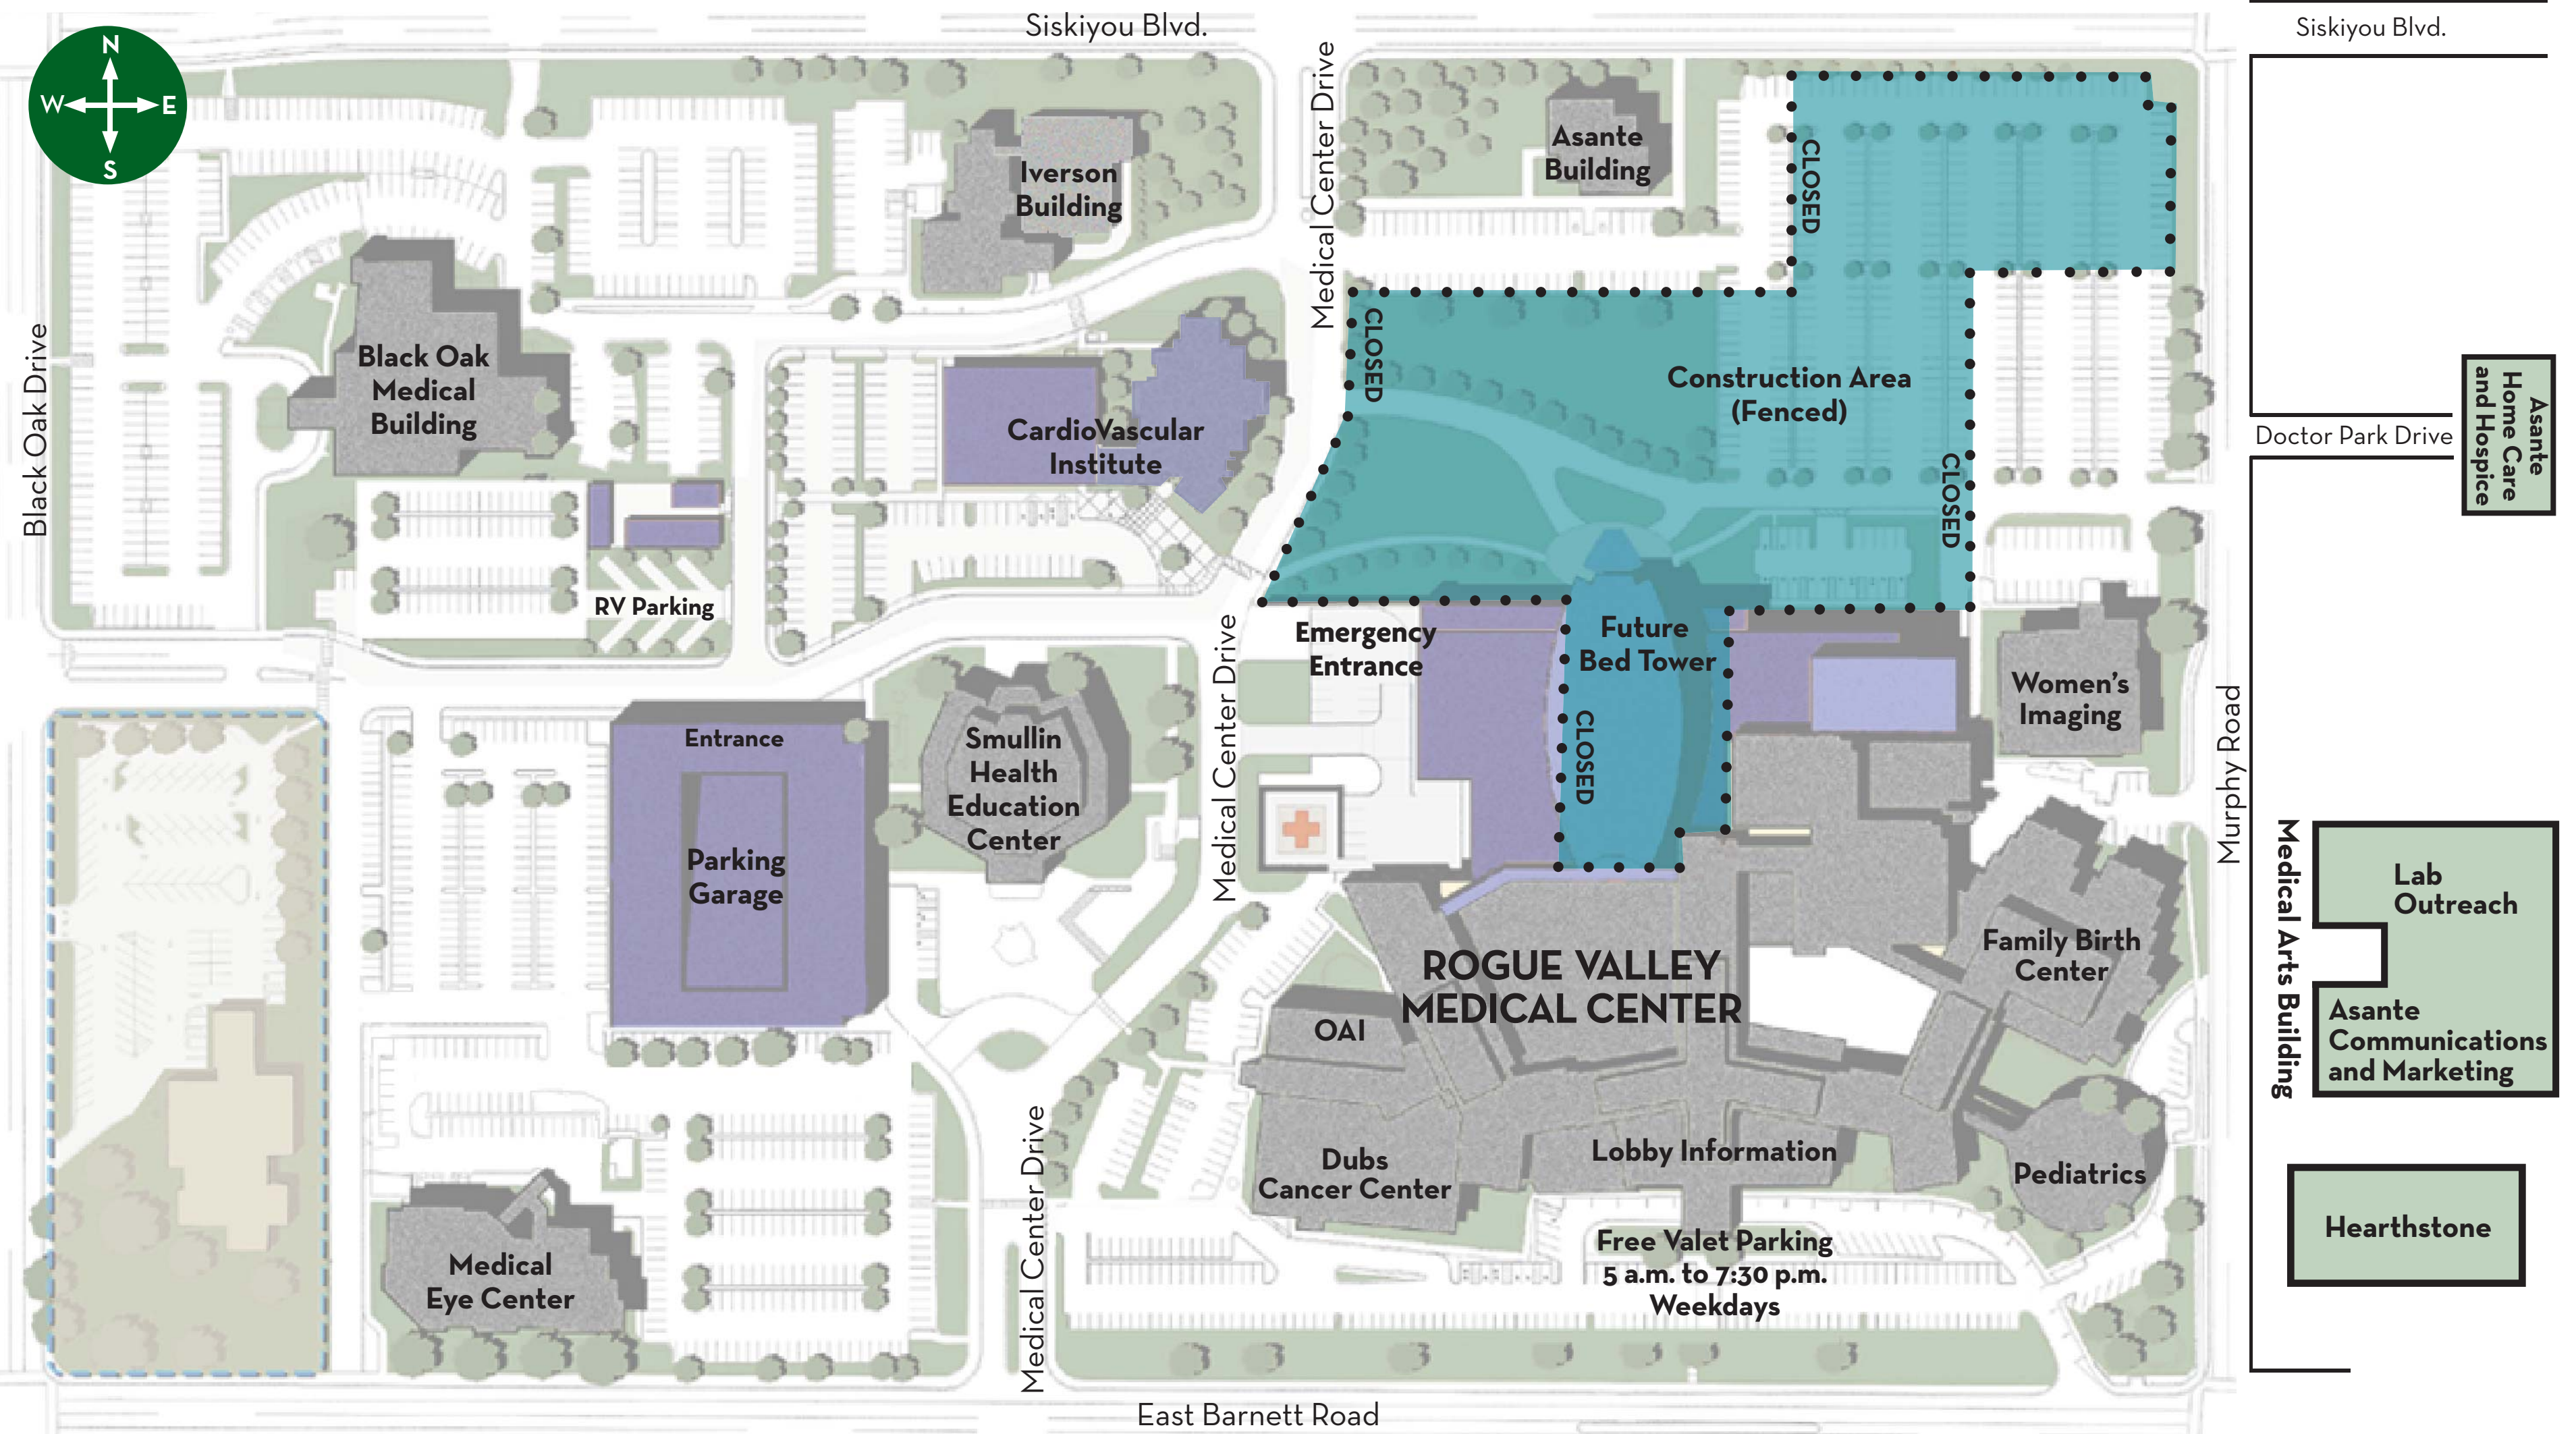

Directions from Medford Airport to Smullin Center (at Rogue Valley Medical Center),
2825 E. Barnett Rd., Medford, Oregon
6.0 miles (12 minutes)

1. From the airport's terminal loop road turn LEFT at the stop sign. for 0.3 mi.
2. Turn LEFT onto Biddle Rd. for 0.6 mi.
3. Turn LEFT at Hilton Court, following it onto Hwy 62W. for 0.6 mi.
4. Turn RIGHT onto I-5 South (toward Ashland) for 2.4 mi.
5. Take Exit 27, (Barnett Rd.), and turn LEFT onto Barnett for 1.3 mi.
6. Turn LEFT at Black Oak for 0.1 mi.
7. Turn RIGHT at Black Oak Medical Bldg. sign for 0.1 mi.
8. Turn RIGHT into parking garage
9. The Smullin Center building is adjacent to the east side of the parking garage.

If you are driving to Medford via I-5 from either north or south, follow steps 5-9 above.

More maps on
next page

RVMC Campus Map

Asante
Human Resources

Asante
Home Care
and Hospice

Lab
Outreach

Asante
Communications
and Marketing

Hearthstone

I-5/Hwy 62 interchange

See next page for Rogue Valley Medical Center map with Smullin Center location.